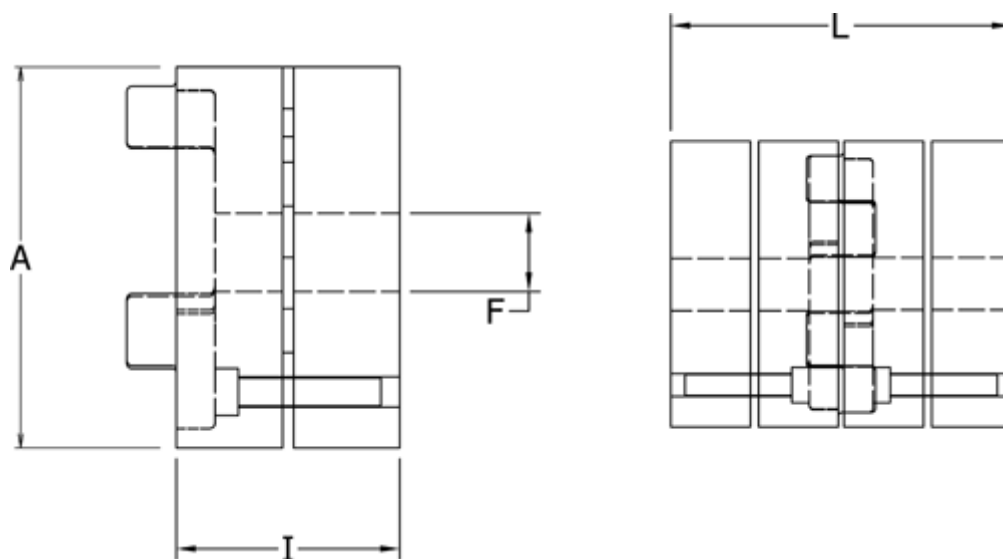

Article number: 3335019A012

Description: Conical Clamping Klonex ES 19/24
ALU Aluminium, Bore 12H7 mm

Measures

A = 40
F = 12
I = 25.0
L = 66
t = M4